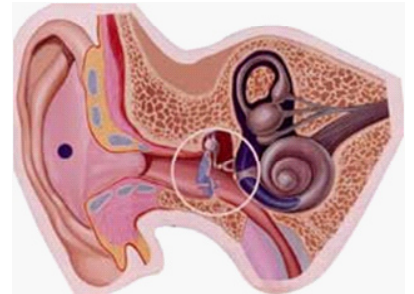

## TISSUE TO TISSUE FIT

- With the Insta-Mold instant process the client's ear is used as the actual mold. Every crevice and contour of the ear is duplicated to the finest detail.
- The best possible seal against water, noise, and acoustic feedback.  
Insta-Savings
- Save time and money with the Insta-Mold Process.
- All earmolds and earplugs are made on-the-spot, in only a few minutes which allows for minimum down time of employees.
- No 1-2 week waiting period and no return visits are necessary.
- Insta-Mold custom earplugs and earmolds can be made at a fraction of the cost of laboratory molds. Superior Durability
- All Insta-Mold instant silicones are formulated with special organo-siloxane treated, reinforcing fillers. The net result is superior durability, tear strength, and tensile strength.
- These same chemical groups impart an unmatched level of water repellency or hydrophobicity for greater water protection.